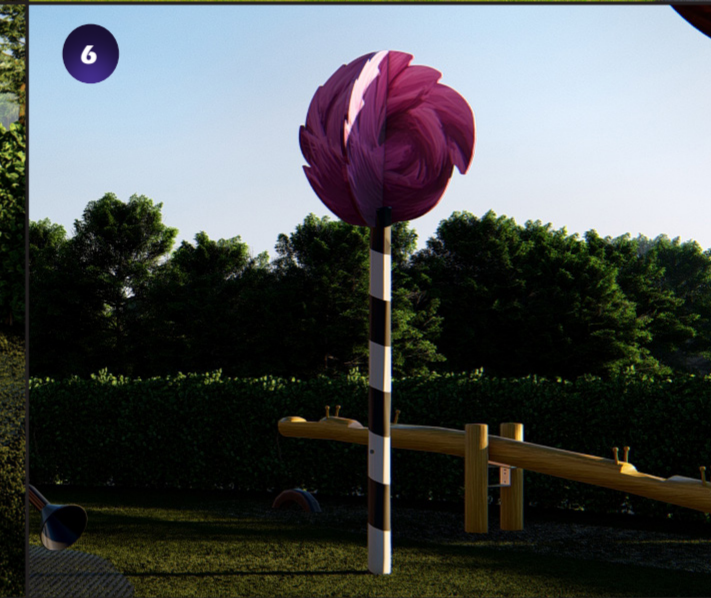

1 George St,
Snow Hill,
Wolverhampton,
WV2 4DG.

Tel: +44 (0) 1902 422 515
Fax: +44 (0) 1905 467 330

Ref No: UK 212059
Date: 25.10.2021

Scale: 1:200 @ A2
Project: Milton Keynes The Lorax

Design: CPCL
Drawn: P.S

Equipment List -

1. **1. Larox House.**
   Ages: 2 - 12 yrs
   CFH: 1,20m
2. **2. Swing h=2.0m with 2 cradle seat and 1x Truffalo tree.**
   Ages: 2 - 4
   CFH: 1,2m
3. **3. Swing h=2.60m with 2 seats and 1x Truffalo tree.**
   Ages: 5 - 12 yrs
   CFH: 1,50m
4. **4. SeeSaw 4 Seats**
   Ages: 3 - 12 yrs
   CFH: 1,10m
5. **5. Trampoline.**
   Ages: 2+
   CFH: ~
6. **6. Truffalo trees".**
7. **7. Large Climbing unit**
   Ages: 5 - 12 yrs
   CFH: 2,50m
8. **8. Cable rider with hill, L=25m**
   Ages: 5 - 12 yrs
   CFH: 2,50m
9. **9. Robinia Goal**

Equipment of 100% Robinia wood (resistance class 1-2)

Manufactured in
Newcastle-u-Lyme
to BS EN1176/77
Standards