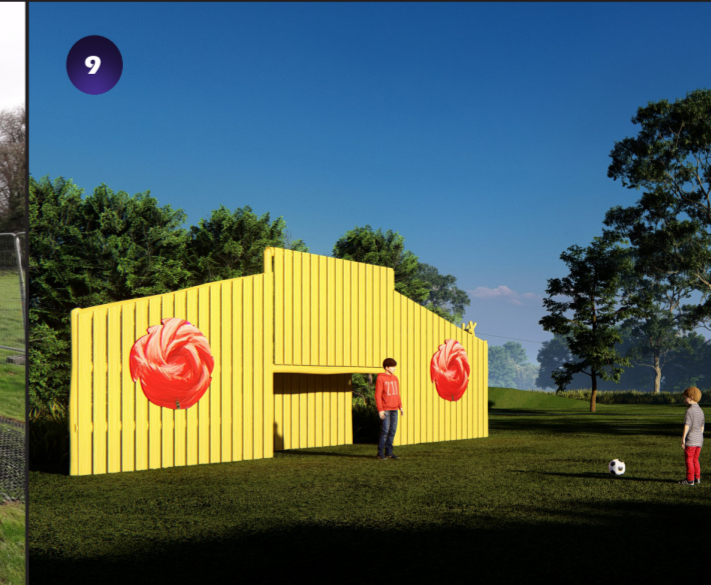

1 George St,
Snow Hill,
Wolverhampton,
WV2 4DG.

Tel: +44 (0) 1902 422 515
Fax: +44 (0) 1905 467 330

Ref No: UK 212059
Date: 25.10.2021

Scale: 1:200 @ A2
Project: Milton Keynes The Lorax

Design: CPCL
Drawn: P.S

Equipment List -

1. **1. Larox House.**
   Ages: 2 - 12 yrs
   CFH: 1,20m
2. **2. Swing h=2.0m with 2 cradle seat and 1x Truffalo tree.**
   Ages: 2 - 4
   CFH: 1,2m
3. **3. Swing h=2.60m with 2 seats and 1x Truffalo tree.**
   Ages: 5 - 12 yrs
   CFH: 1,50m
4. **4. SeeSaw 4 Seats**
   Ages: 3 - 12 yrs
   CFH: 1,10m
5. **5. Trampoline.**
   Ages: 2+
   CFH: ~
6. **6. Truffalo trees".**
7. **7. Large Climbing unit**
   Ages: 5 - 12 yrs
   CFH: 2,50m
8. **8. Cable rider with hill, L=25m**
   Ages: 5 - 12 yrs
   CFH: 2,50m
9. **9. Robinia Goal**

Equipment of 100% Robinia wood (resistance class 1-2)

Manufactured in
Newcastle-u-Lyme
to BS EN1176/77
Standards