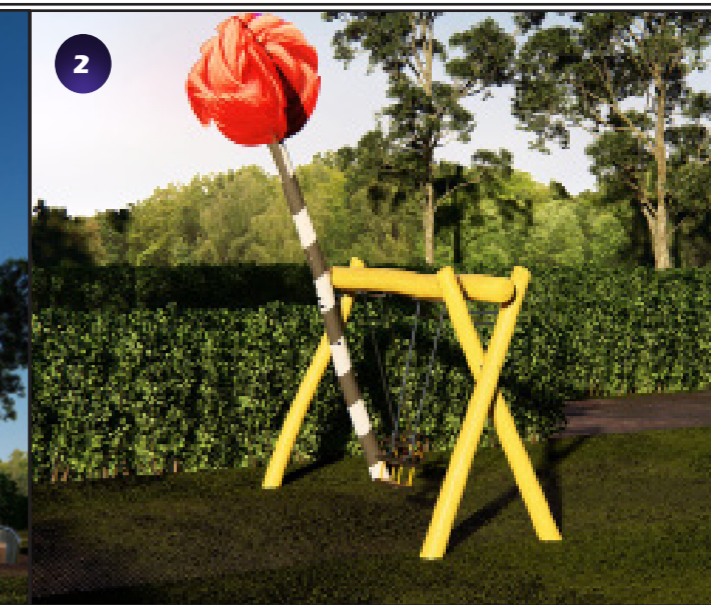

# Proposed Play Area for Milton Keynes The Lorax

Plan View of Proposed Play Area  
Scale 1:200 @ A2

## LEGEND

-  Grass
-  Grass Matting

1 George St,  
Snow Hill,  
Wolverhampton,  
WV2 4DG.

Tel: +44 (0) 1902 422 515  
Fax: +44 (0) 1905 467 330

Ref No: UK 212059  
Date: 25.10.2021

Scale: 1:200 @ A2  
Project: Milton Keynes The Lorax